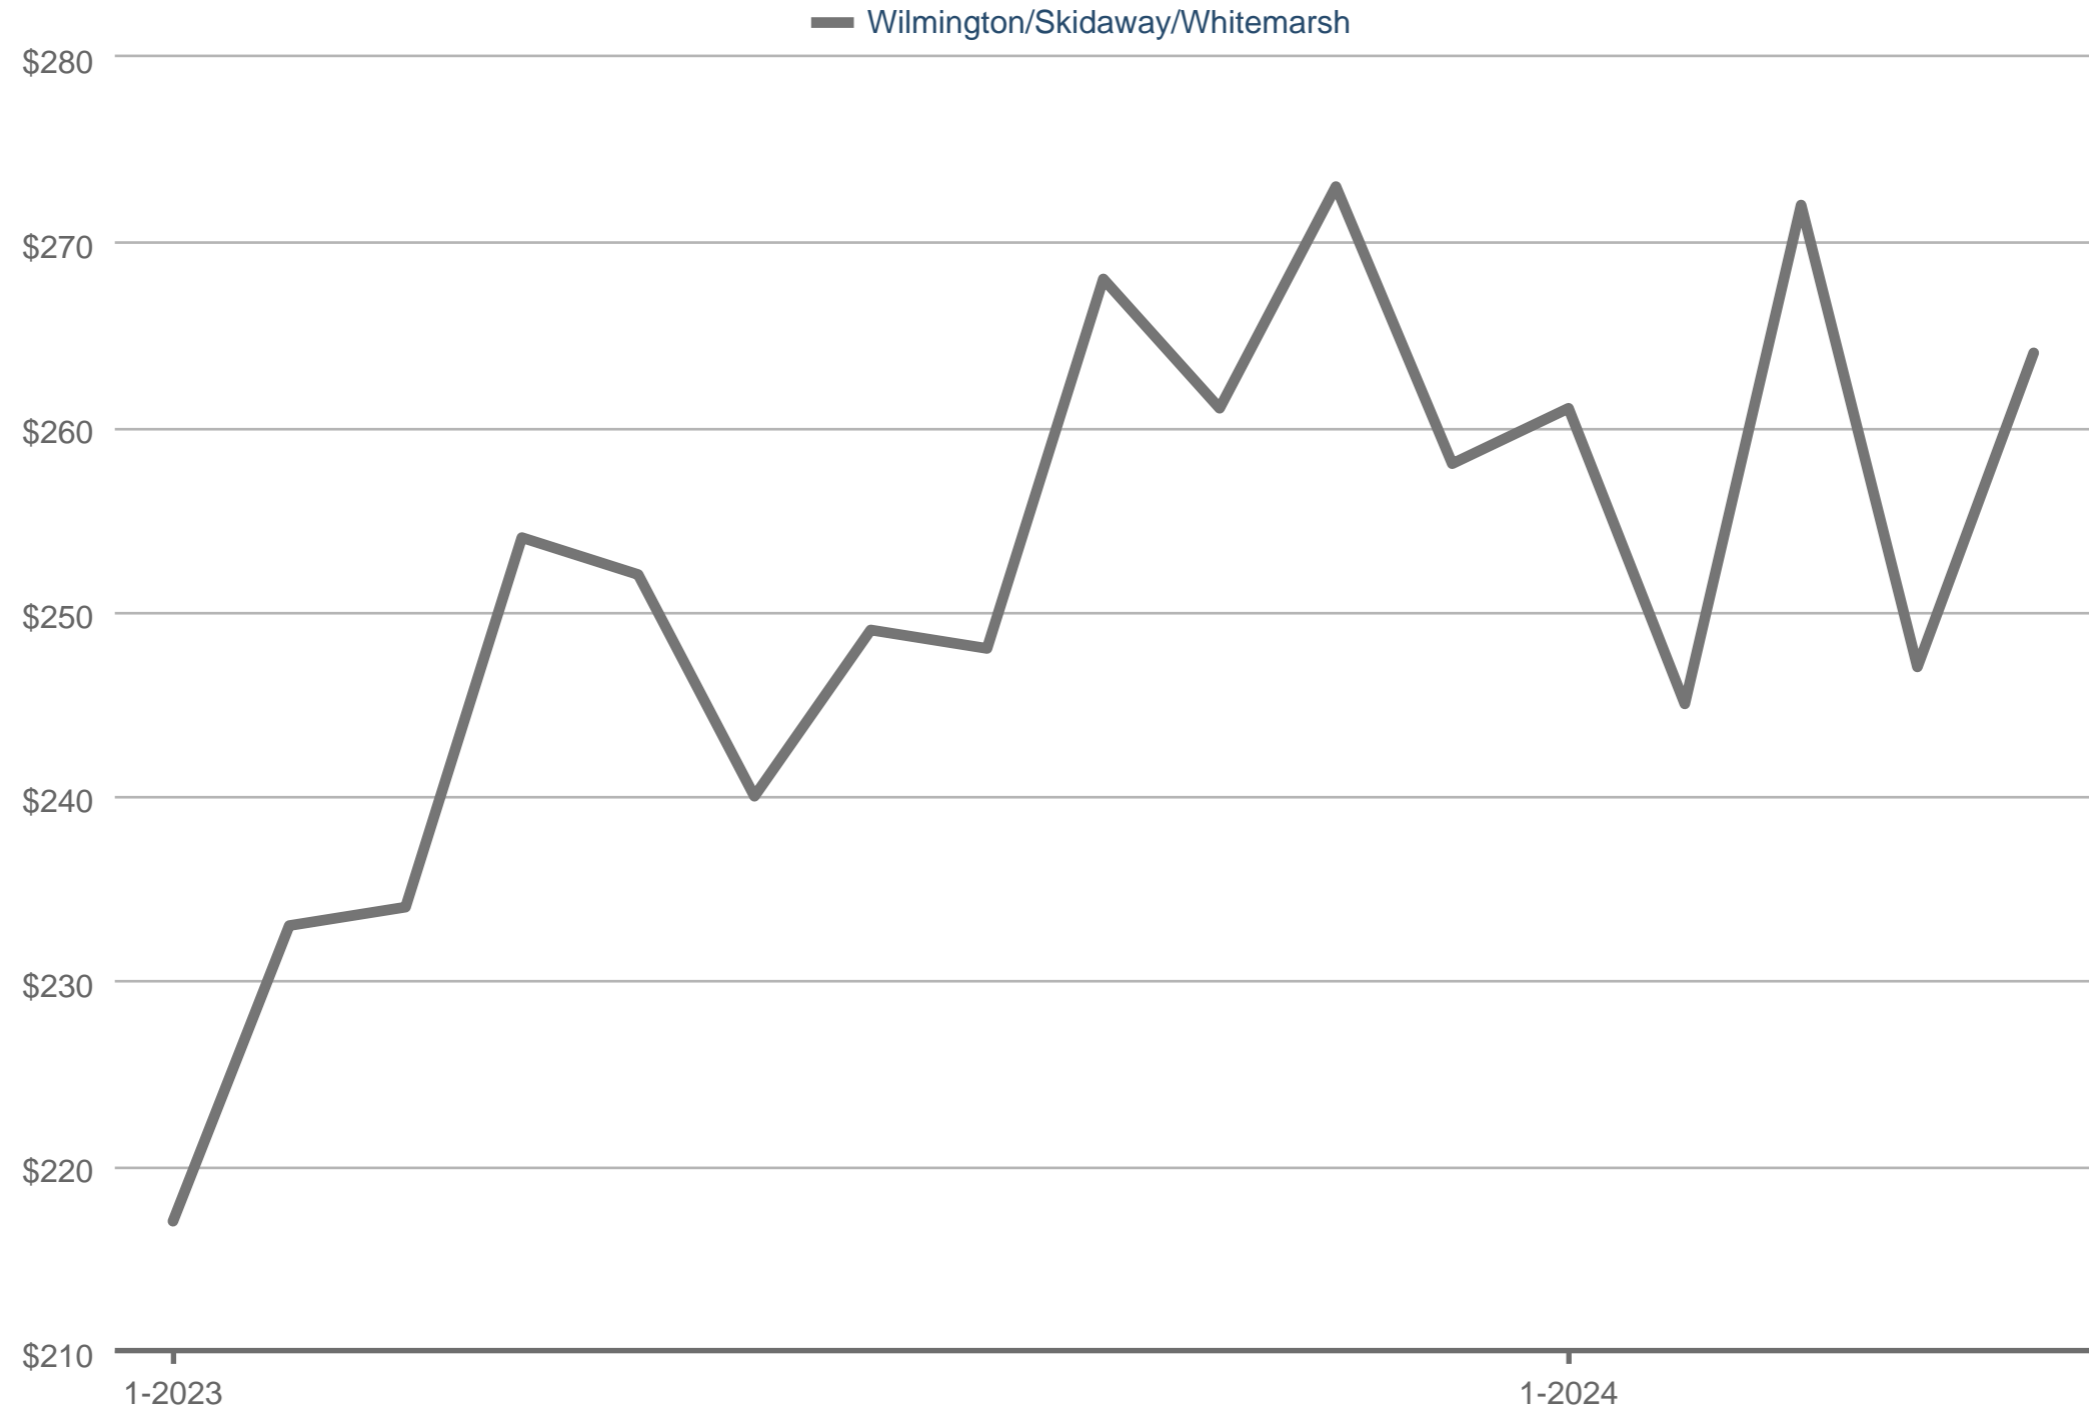

### Median Price Per Square Foot

Wilmington/Skidaway/Whitemarsh\*

Each data point is one month of activity. Data is from June 20, 2024.

\* User-defined area. All data from Savannah Multi List Corporation. InfoSparks © 2024 ShowingTime.